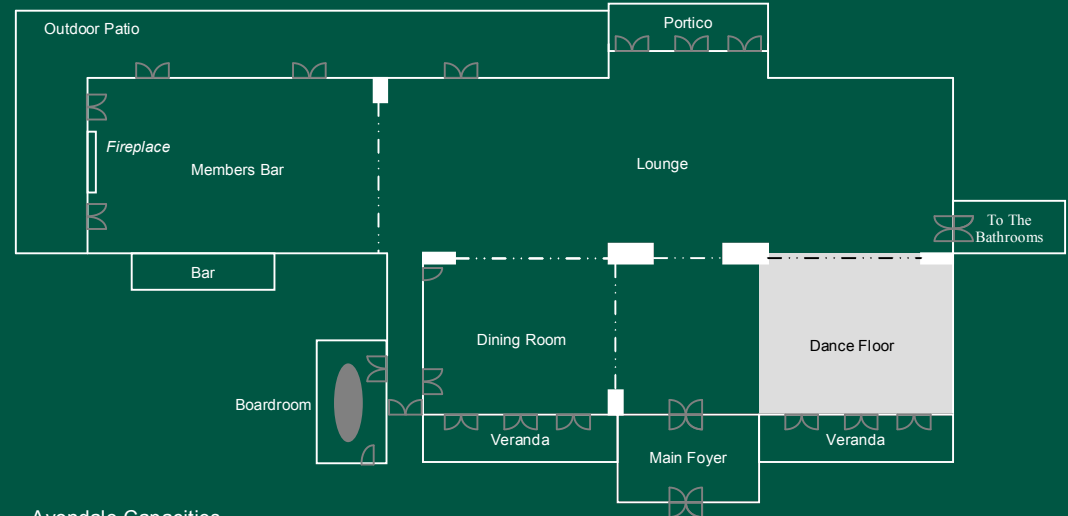

AVONDALE GOLF CLUB

Avondale Capacities

Room	Dimensions	Size m ²	Capacity			
			Banquet	Cocktails	U-Shape	Theatre
Ballroom*	21m x 13m	273	200	350	-	300
Lounge	21m x 6m	126	100	190		150
Dining	7.5m x 7m	45	40	60	20	40
Dance	10m x 7m	70	60	100	30	60
Dining & Dance	18.5m x 7m	129.5	100	160	40	150
Boardroom	5m x 4m	20	14	-	-	-

*Ballroom is the combination of the Lounge, Dining and Dance Rooms

Additional Facilities; Free Onsite Car Parking, Breakout Room Available
Natural Light to All Rooms & Outdoor Dining Area.

Contact Us

Avon Road, Pymble
PO Box 20
Pymble NSW 2073