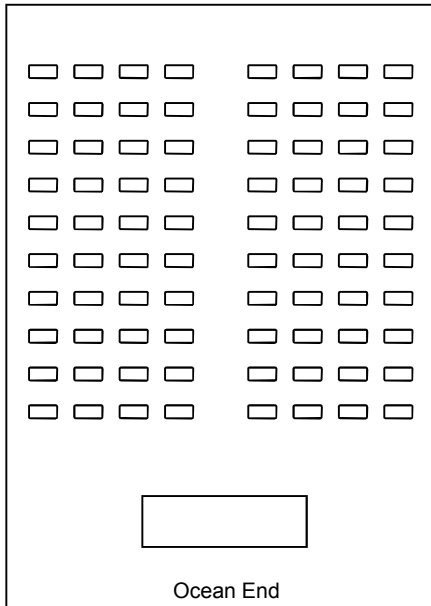

# The National Golf Club

Conferences and Seminars  
Function Room — configurations

Theatre Style 60-80

Class Room 30-50

U Shaped 9-20

Board Meeting Style 6-20