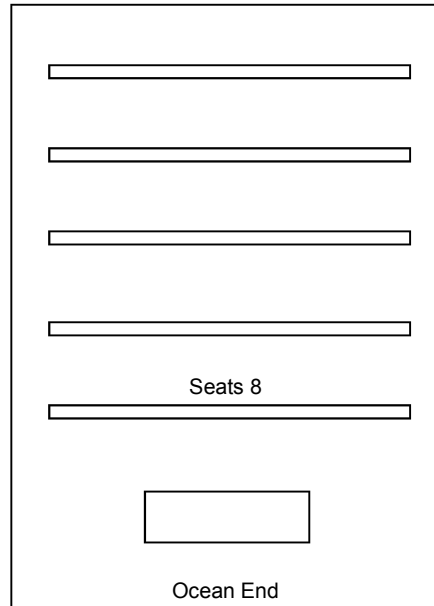

# The National Golf Club

Conferences and Seminars  
Function Room — configurations

Theatre Style 60-80

Class Room 30-50

U Shaped 9-20

Board Meeting Style 6-20