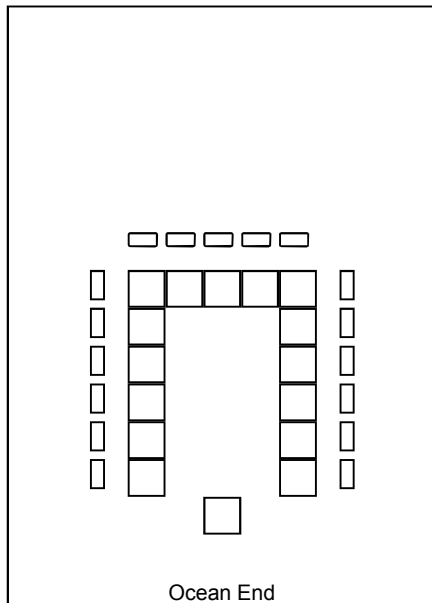

# The National Golf Club

Conferences and Seminars  
Function Room — configurations

Theatre Style 60-80

Class Room 30-50

U Shaped 9-20

Board Meeting Style 6-20